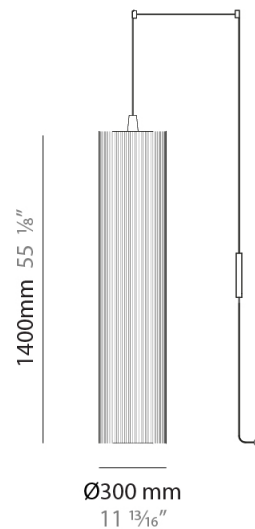

SWING SUSPENSION

D51004- _____ - _____

base number   Finish Options   Finish Options

1. To build a product code in our configurator select the specify button on the base model # product page
2. To build a manual product code on this datasheet choose from the options listed below in blue font and add the suffix to the base model #

GENERAL

Series: Swing
Partner: Fambuena
Division: Design
Installation: Suspension
Product Type: Pendant
Mounting Location: Ceiling
Light Distribution: Direct

PHYSICAL

Shape: Cylinder
Diameter (mm): 300
Diameter (in): 11 ¹³/₁₆
Height (mm): 1400
Height (in): 55 ¹/₈
Diffuser: Cotton Strand Shade
Fixture Finish: WHI / BLK / RED / GRN / CRE / RUS / VIO / LIL
Holder Finish: Chrome
Fixture Material: Cotton / Metal
Primary Material: Fabric
Cable Details: Max. Cable Length 8500mm / 335"

ELECTRICAL

Number of Lamps: 1
Lamp Type: LED Retrofit
Bulb Included: Bulb Not Included
Max. Wattage Per Lamp (W): 7
Lamp Base: E26
Input Voltage (V): 120
Upon Request: 277Vac / GU24

LED

OPTICAL

RATINGS AND CERTIFICATIONS

Certified By: Certified for North American Standards
IP rating: IP20

PROJECT
TYPE
SPECIFIER
QUANTITY
DATE